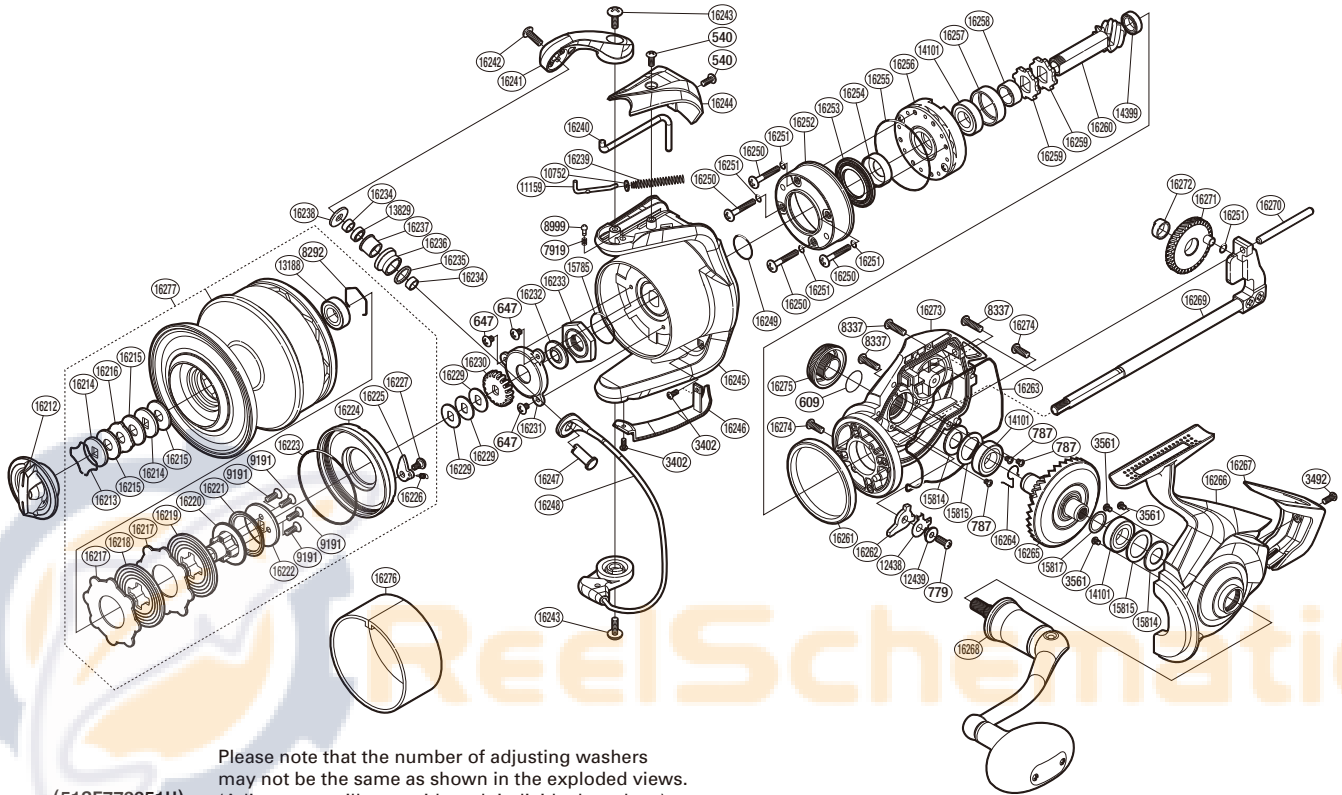

# SHIMANO

*Saragosa* SA-RB

SRG-25000SW

Please note that the number of adjusting washers may not be the same as shown in the exploded views. (Adjustment will vary with each individual product.)  
(51SE779951U)